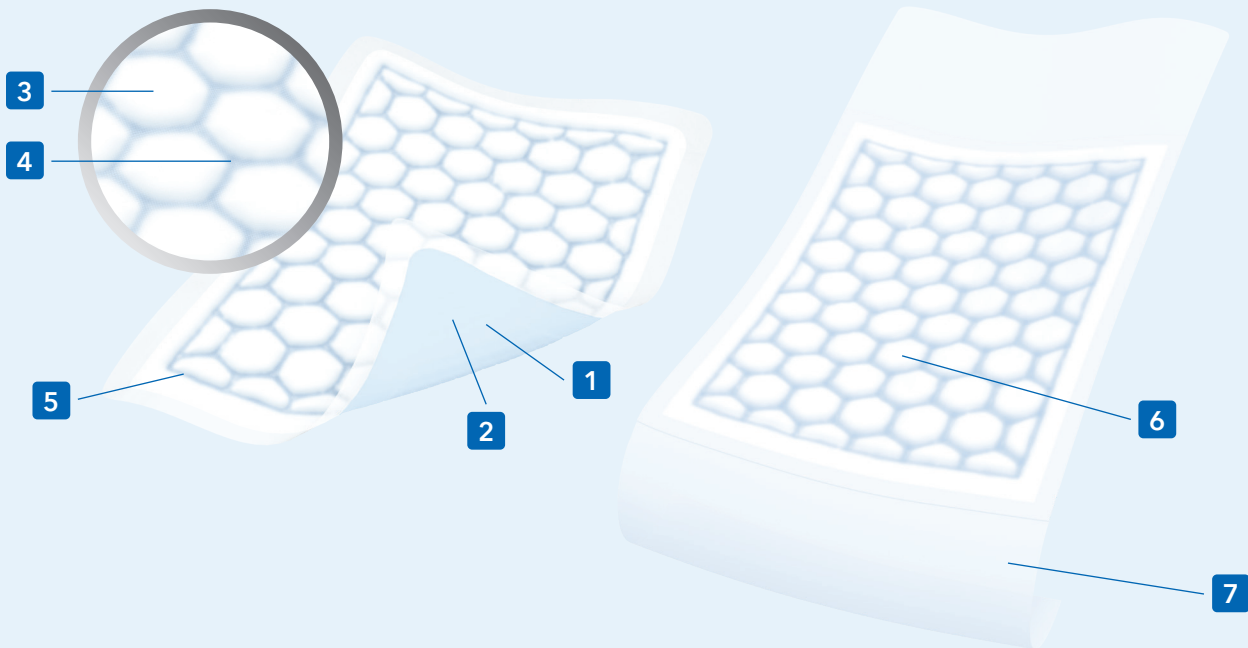

## COVER-DRI

Cover-Dri is the Attends range of surface protection underpads, specially designed to manage light to moderate urinary incontinence and for clinical procedures where non-sterile containment is required.

- 1 The **backsheet material** helps to keep the product in place.
- 2 Discreetly coloured **waterproof backsheet** helps to protect surfaces.
- 3 **Hexagonal quilt design** with individual cushions containing fluff and/or super absorbents to quickly absorb and lock away fluid.
- 4 **Drainage channels** rapidly distribute the fluid without causing it to pool in one place.
- 5 **All-round leakage barrier** helps to prevent leakage on to surfaces.
- 6 **Super absorbent core** provides leakage protection, skin dryness and odour protection.
- 7 Attends Cover-Dri Plus 80 x 170cm features **tuckable wings**, which can be used on beds and other surfaces to securely keep the pad in place.

**Super Soft**  
Feels soft against  
your skin.

**Odour Protection**  
Keeps you safe from  
unpleasant smells.

**Waterproof Backsheet**  
Helps to keep  
surfaces dry.

<b>Attends COVER-DRI</b> 	<b>Dimensions (cm)</b>	<b>Qty Pack Case</b>	<b>GTIN (7332152) Pack Case</b>	<b>EBOS Codes</b>
<b>Plus</b>	40 x 60	50 6 x 50	203903 203910	10003891
	60 x 60	50 4 x 50	203927 203934	10003892
	60 x 90	50 4 x 50	203965 203972	10003893
	80 x 90	30 4 x 30	204009 204016	10003894
<b>Plus (with Tuckable Wings)</b>	80 x 170	30 4 x 30	204023 204030	10003895
<b>Super</b>	60 x 90	50 4 x 50	203989 203996	10003897